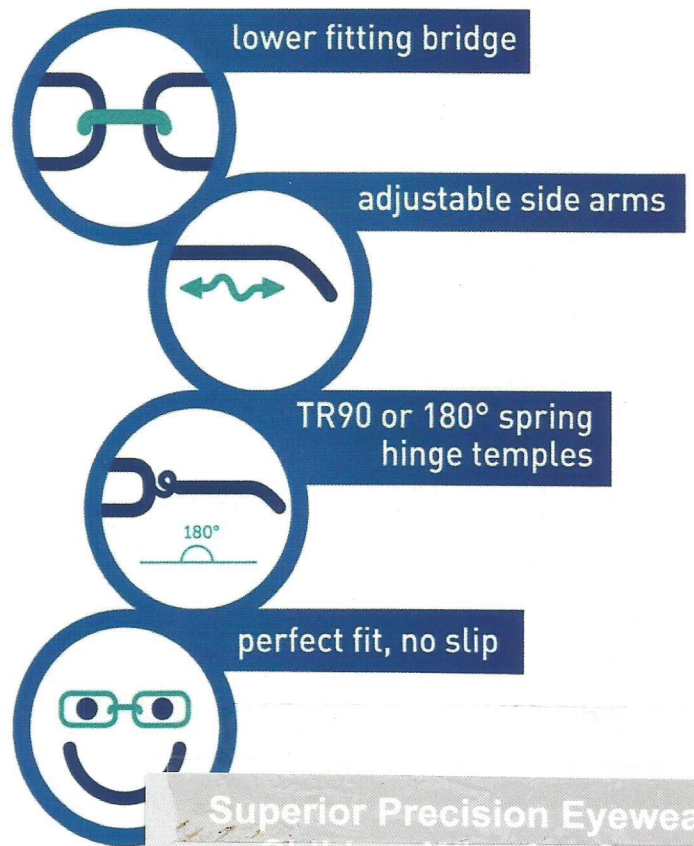

Erin's World

43-46 eye,
improved sight
FOR A BETTER QUALITY OF LIFE

The Erin's World frame line by, Specs4Us aims to improve the sight and quality of life for individuals by providing a custom frame, fit for their unique needs